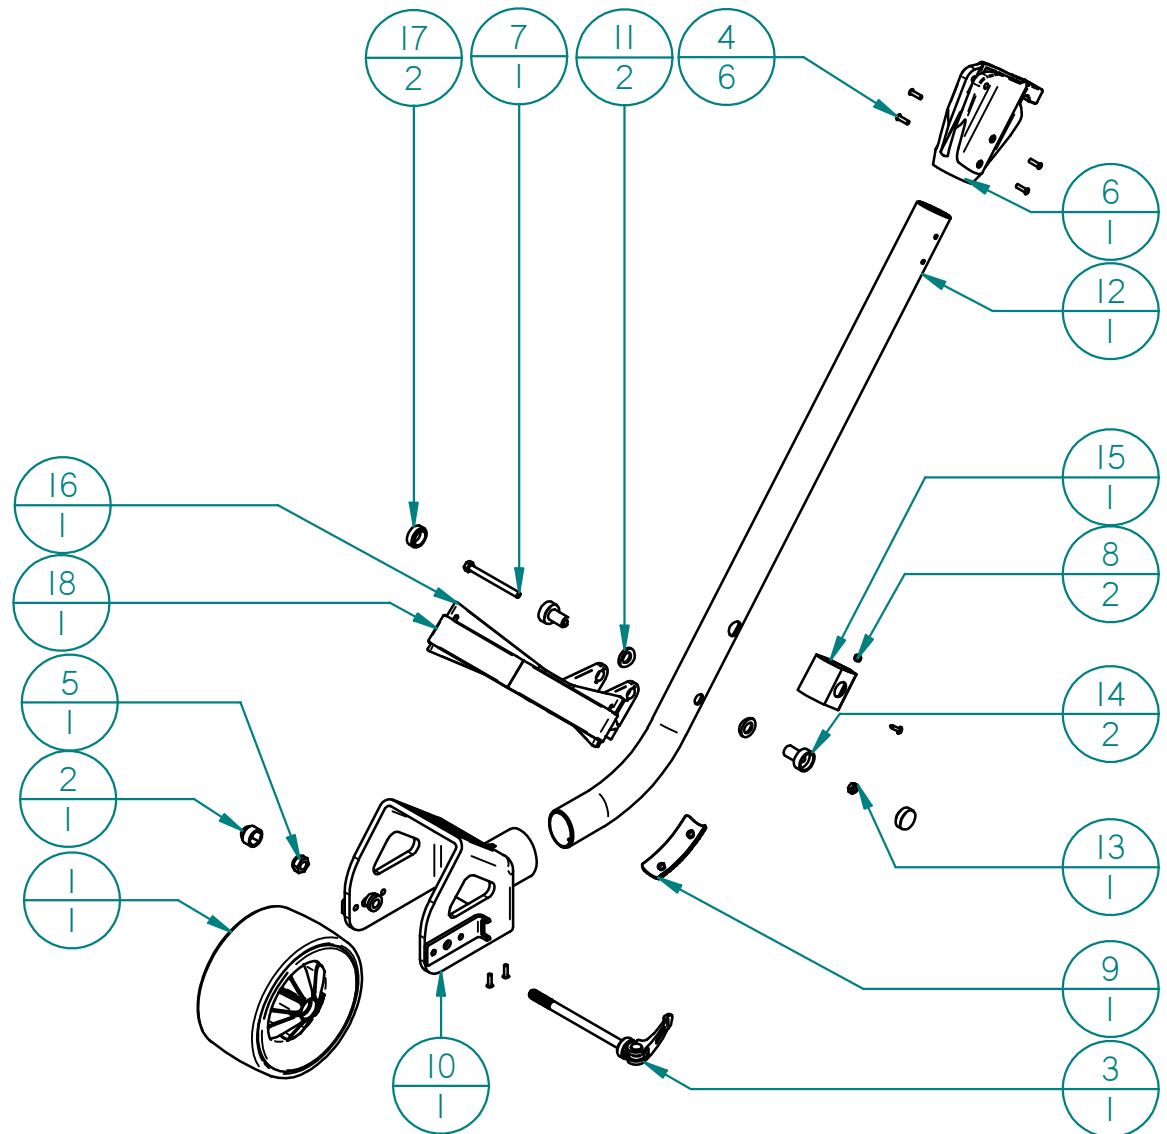

***PLEASE STATE COLOUR WHEN ORDERING TUBE**

Item Number	Document Number	Title	Quantity
1	TWH20	FRONT WHEEL	1
2	TFX381	M8 NUT COVER	1
3	TFX40	M8 QUICK RELEASE WHEEL BOLT	1
4	TRV01	PLASTICS RIVET	6
5	TFX38	M8 NYLOC NUT	1
6	TFR09B	CHASSIS LOWER BRACKET	1
7	TFX45	M5 X60 BOLT	1
8	TFX51	PLASTICS SCREW	2
9	ZFR08	LOWER WEAR STRIP	1
10	TFR12	FRONT WHEEL HOUSING	1
11	TFX47	SADDLE WASHER	2
12	TFR02	LOWER CENTRAL TUBE *	1
13	TFX68	M5 NYLOC NUT	1
14	TFX48	UPPER/LOWER REST PIVOT	2
15	TFR20	LOWER BRACKET SLEEVE	1
16	TFR10B	LOWER BAG STAY	1
17	TFX101	NUT CAP LARGE	2
18	TWE05B	LOWER BAG STRAP	1

ITEM
QUANTITY

Hill Billy HILL BILLY LTD,
PO BOX 533, SITTINGBOURNE, KENT, ME10 9BX, UK

TITLE: **LOWER SUB-ASSEMBLY**

PART NUMBER:

ISSUE: 1