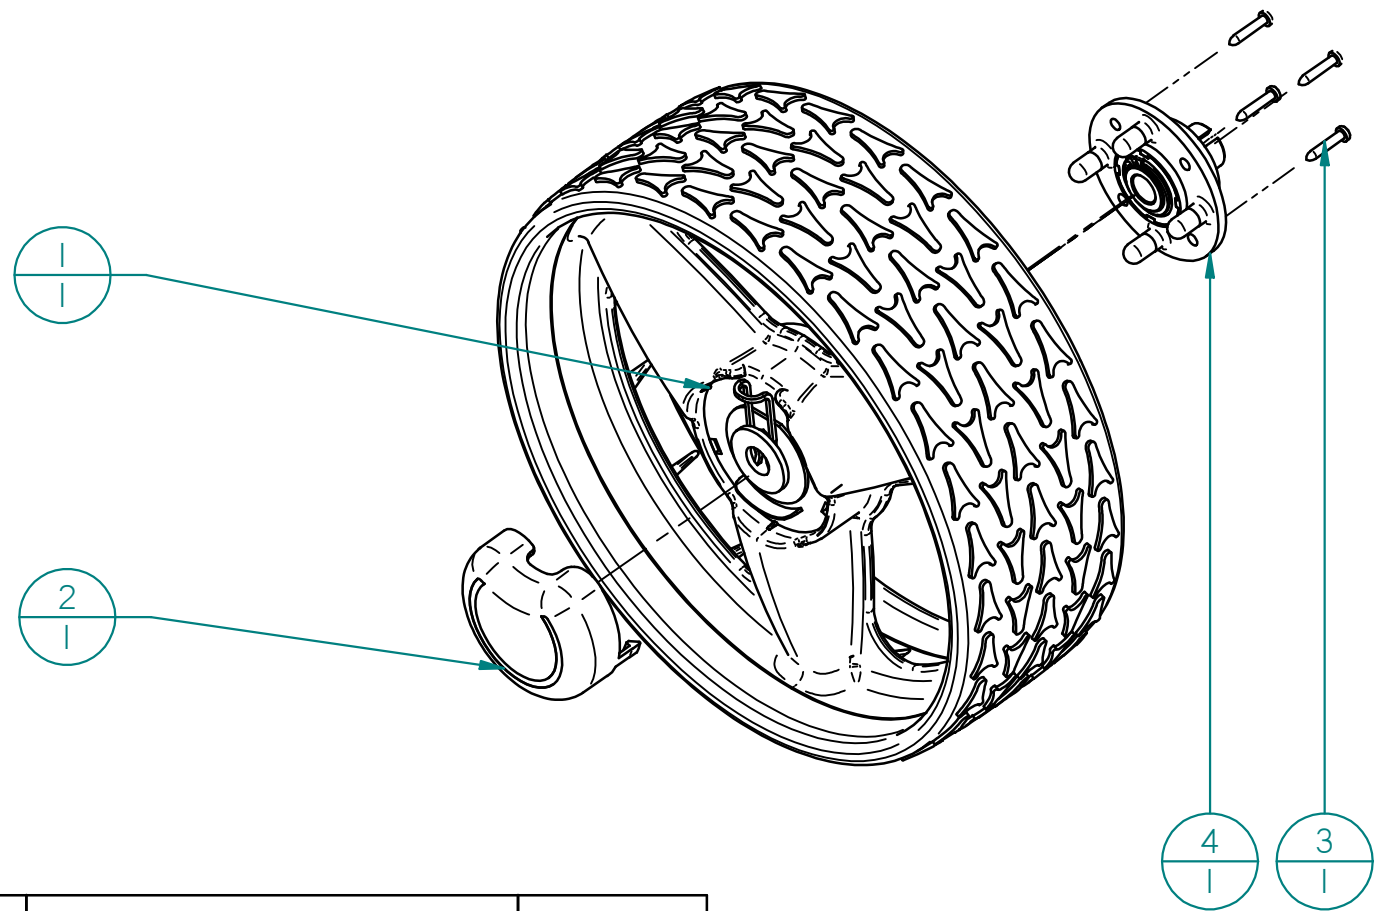

ITEM
QUANTITY

Item Number	Document Number	Title	Quantity
1	THB061	MAIN WHEEL ASSEMBLY	1
2	TWH14	WHEEL CAP	1
3	TFX234	3.5 X16 SCREW	1
4	(LH=THB23)(RH=THB24)	CLUTCH	1

Hill Billy HILL BILLY LTD,
PO BOX 533, SITTINGBOURNE, KENT, ME10 9BX, UK

TITLE: **TERRAIN WHEEL**

PART NUMBER:

ISSUE: